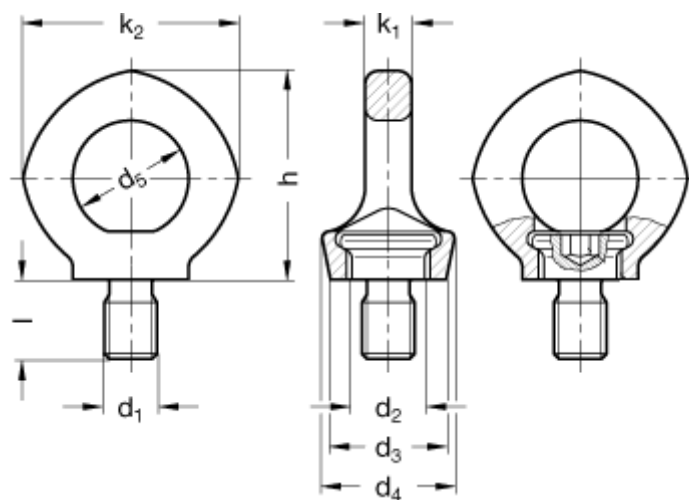

Article number: 207125151

Description: E+G Rotating liftingeye 20mm bolt
GN 581.5-M20 Stainless

Measures

$d_1 = M 20$	$l = 30$
$d_2 = 27,5$	Load capacity = 2,0 t [20 kN]
$d_3 = 42$	
$d_4 = 47$	
$d_5 = 40$	
$h = 76$	
$k_1 = 16$	
$k_2 = 74$	